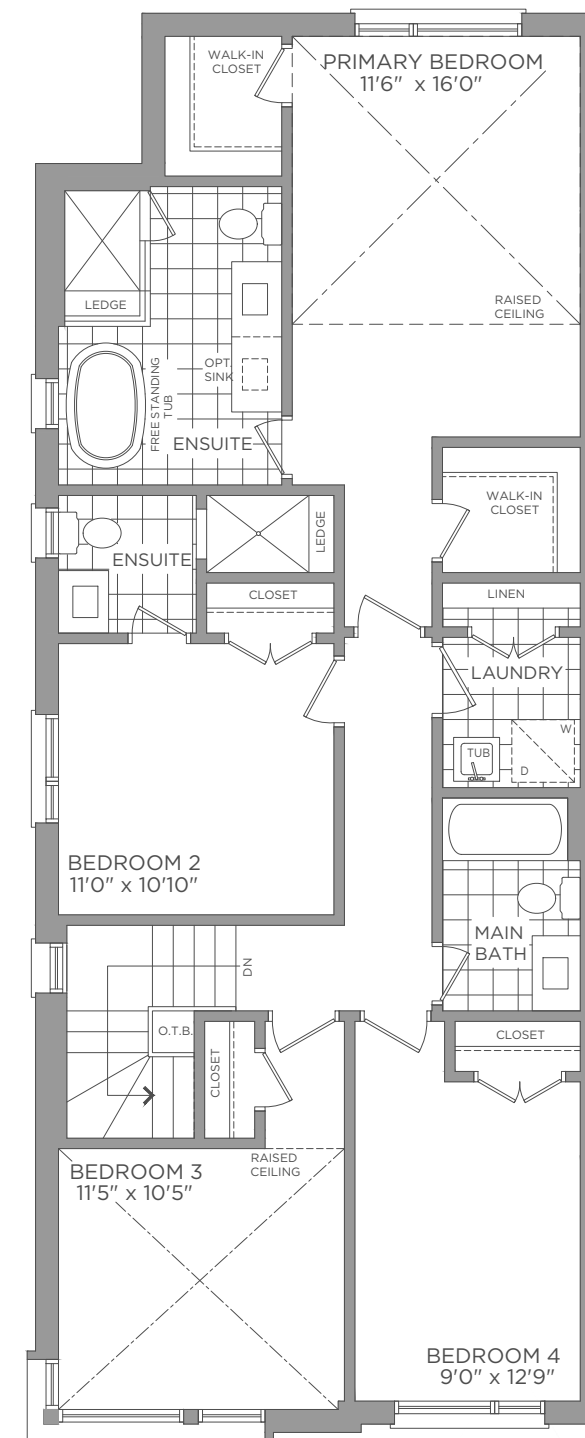

BASEMENT

FIRST FLOOR

SECOND FLOOR

SEMI DETACHED  
**PARKHURST**  
 INTERIOR

2,206 SQ.FT.